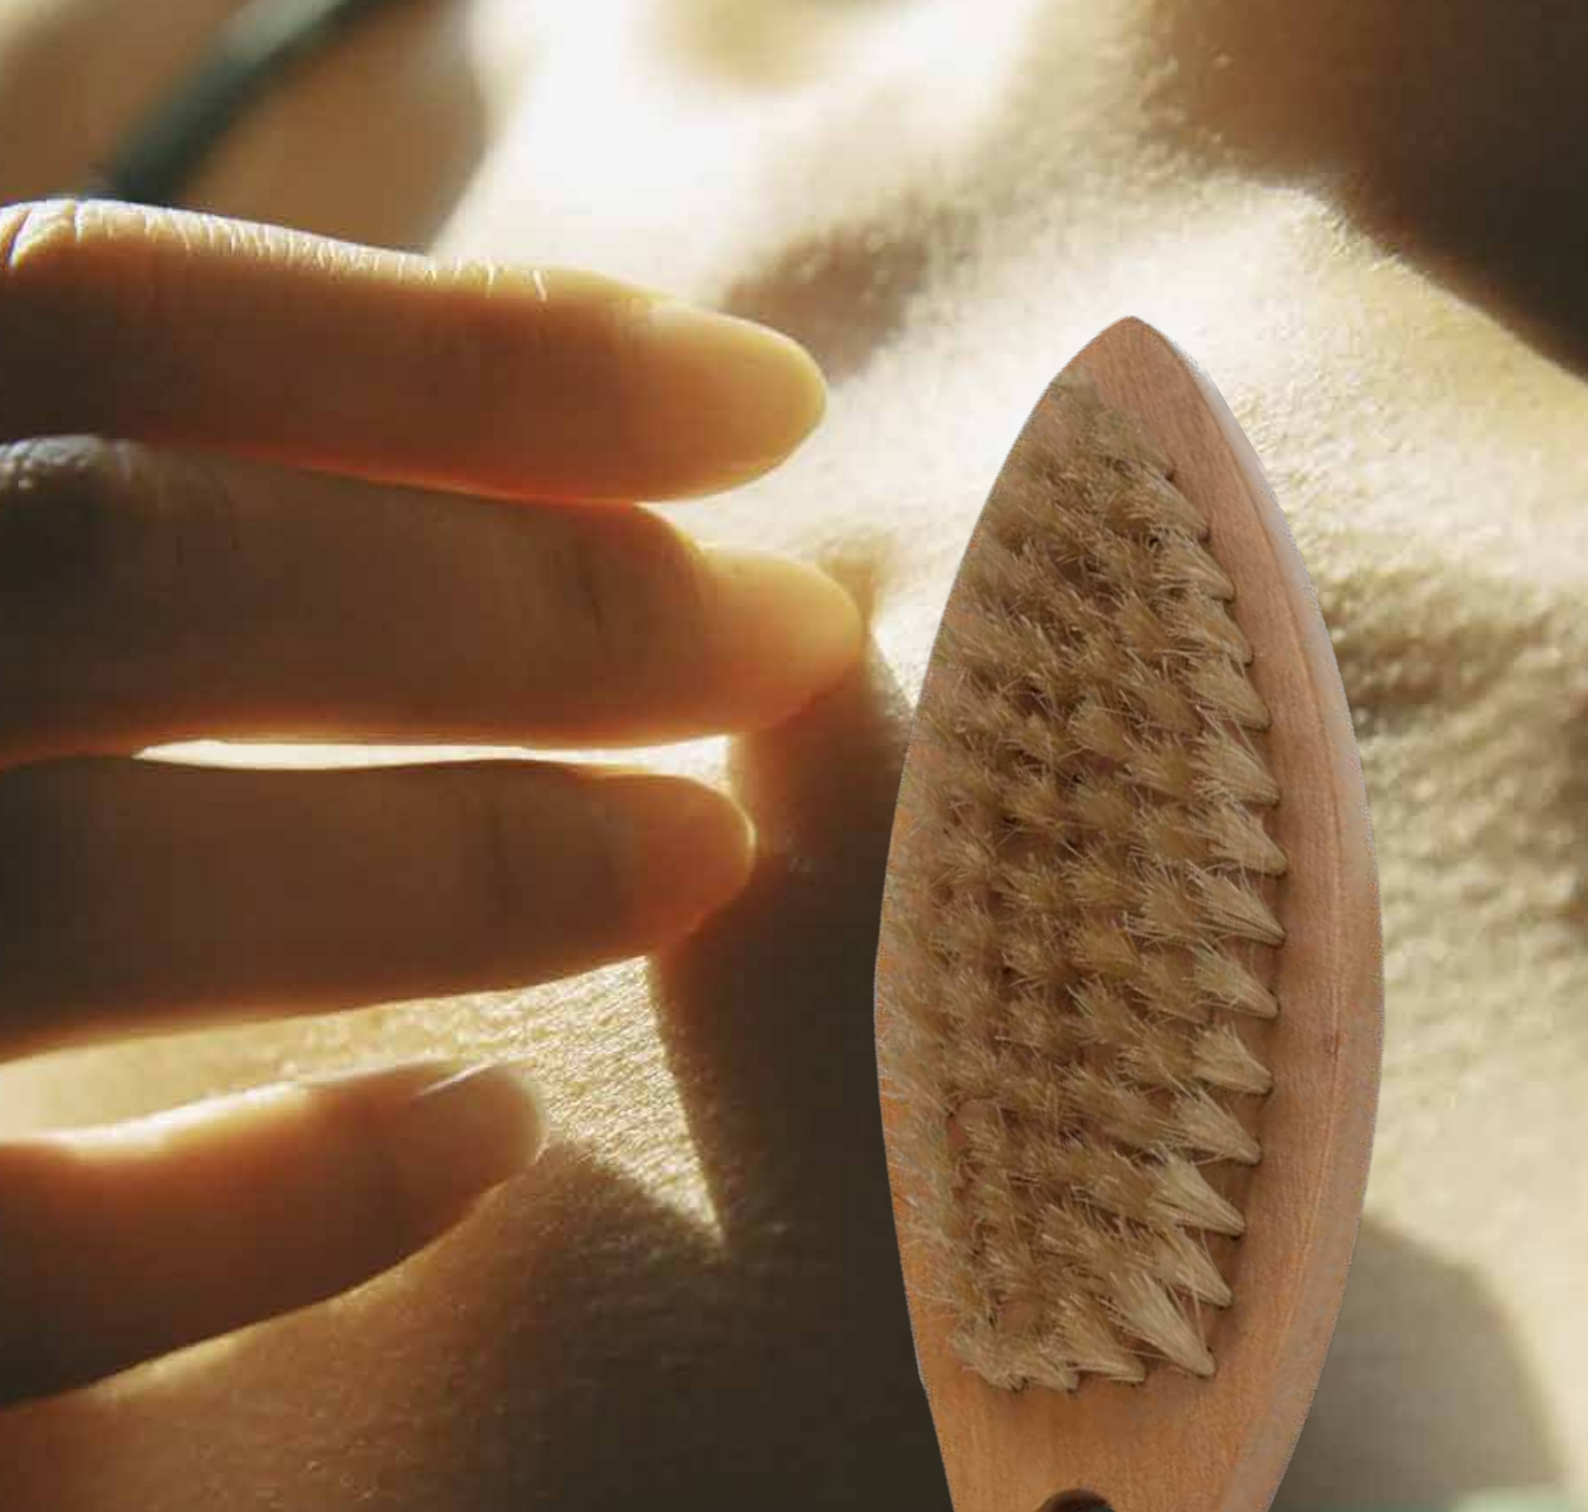

Nail brush
指甲刷

- 轻松清洁手指
- 无死角清洁
- 清洁省时省力

- Clean your fingers easily
- No dead angle cleaning
- Cleaning saves time and effort.

Nail brush

指甲刷

KFT-H7010	9.5x9.5x3.5cm
KFT-H7020	9x5x3.4cm
KFT-H7023	11x4.5x3.4cm
KFT-H7065	11.5x4x2.8cm