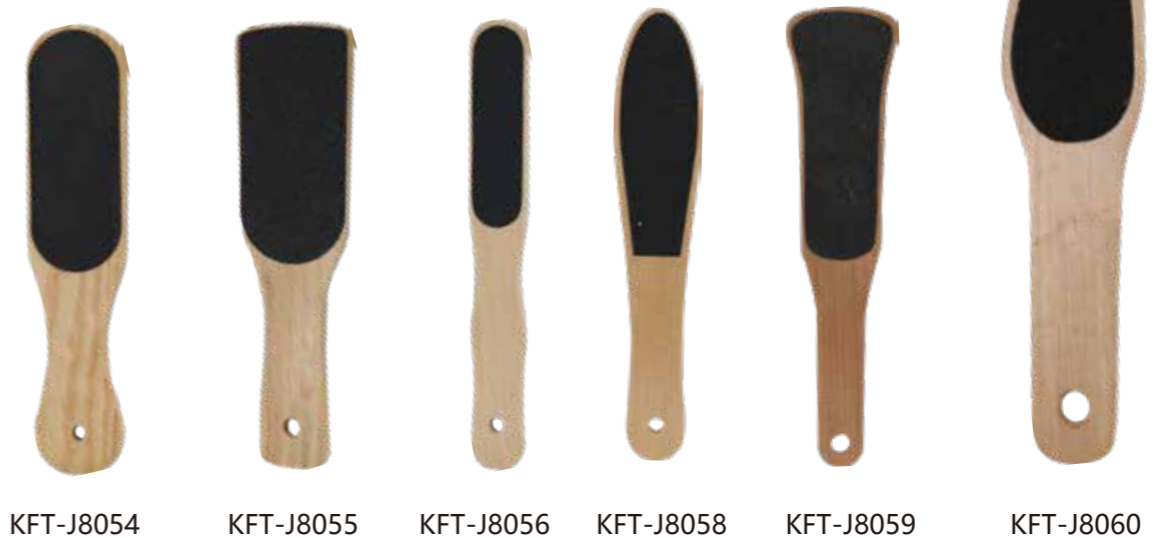

Foot frustration

脚挫

KFT-J8054	24x5.5x1cm
KFT-J8055	22x5.5x1cm
KFT-J8056	23x3x0.8cm
KFT-J8058	22x4x0.5cm
KFT-J8059	20x4.5x0.5cm
KFT-J8060	20x5x0.5cm